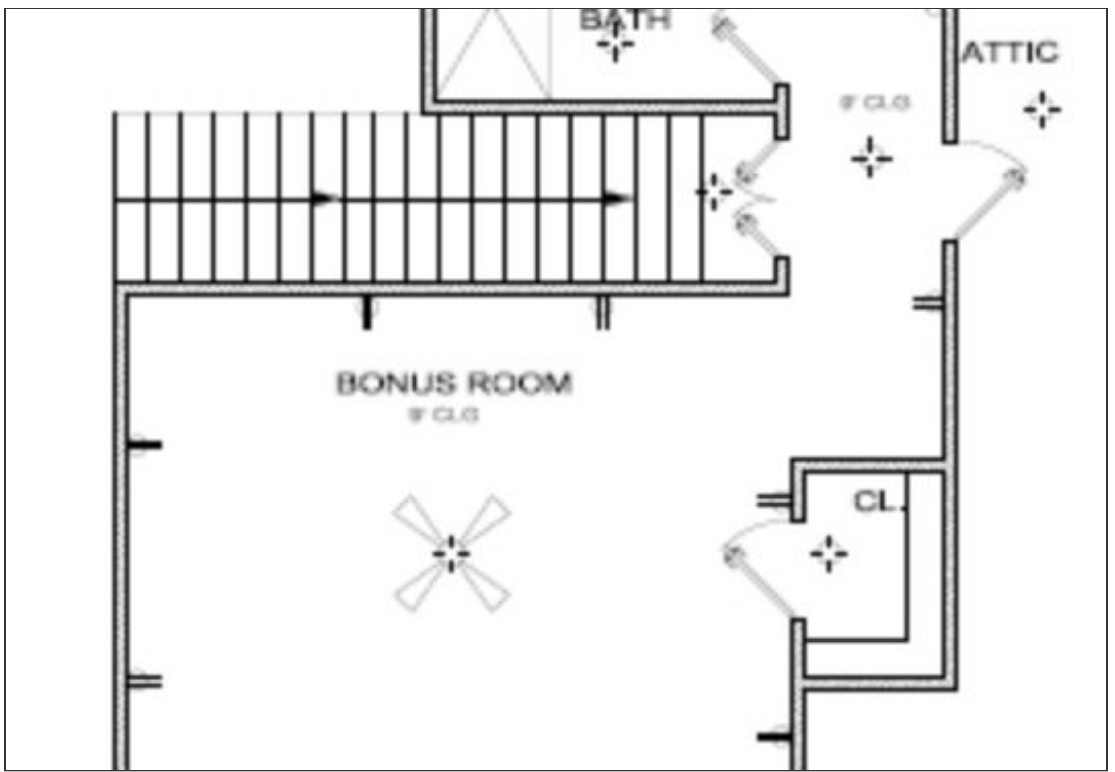

14284 Owen Ln

- 3 beds
- 3.5 baths
- Ashley Oaks
- Sold
- 3000 sq ft

BASIC FACTS

Property ID: 786

Bathrooms: 3.5

Lot size: 0.76 acres

Status: Sold

Bedrooms: 3

Area: 3000 sq ft

Year built: 2021

MLS#:: 966757

FLOOR PLAN

Floor Plan

Floor Plan (2)