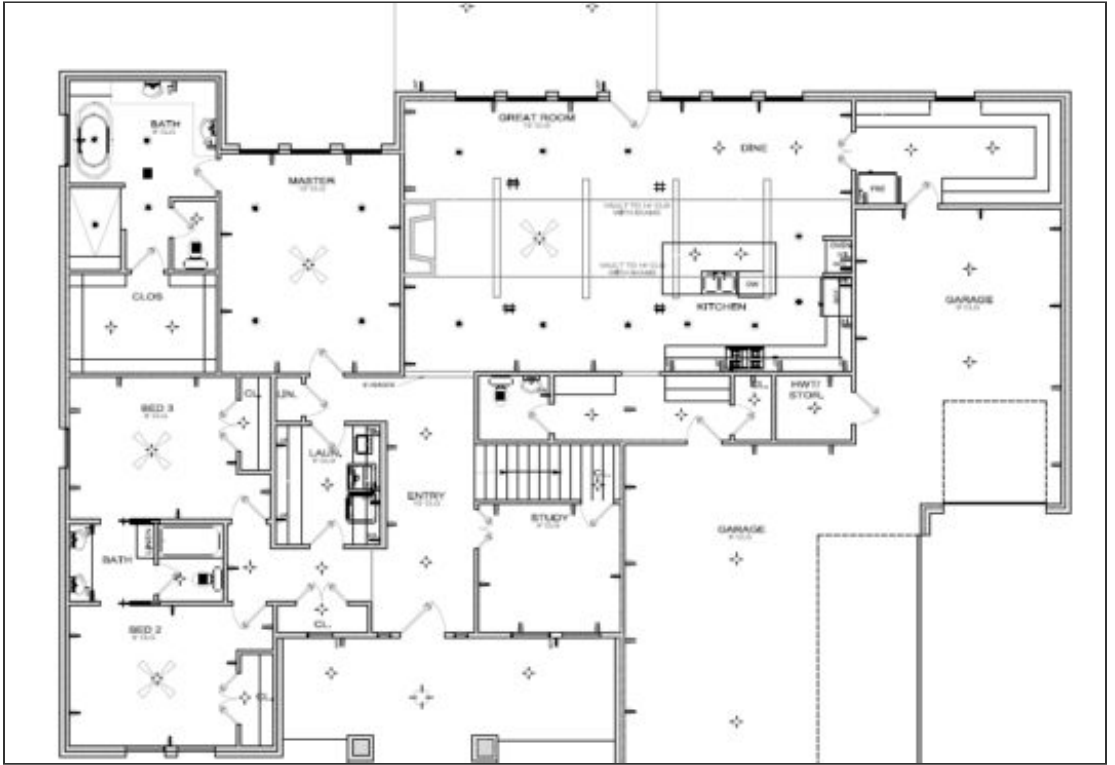

14284 Owen Ln

- 3 beds
- 3.5 baths
- Ashley Oaks
- Sold
- 3000 sq ft

BASIC FACTS

Property ID: 786

Bathrooms: 3.5

Lot size: 0.76 acres

Status: Sold

Bedrooms: 3

Area: 3000 sq ft

Year built: 2021

MLS#:: 966757

FLOOR PLAN

Floor Plan

Floor Plan (2)